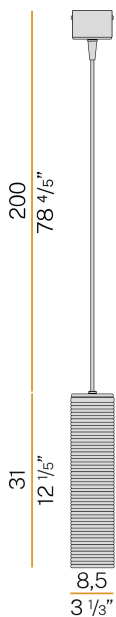

PANZERI

Clio

220-240V AC
L09476.000.0200

 mat brass/tobacco diffuser

Data sheet

CODE	L09476.000.0200
SYSTEM POWER CONSUMPTION	max 57W
LIGHT SOURCE	LED retrofit / halogen
LIGHT SOURCE KIT	* included
COMPATIBLE SOURCES	LED retrofit bulb 8W E27 2700K Ra80 1050lm (no dimming) * / max 57W E27
COLOUR TEMPERATURE	2700K Ra>80
LIGHT DISTRIBUTION	diffused
POWER SUPPLY	220-240V AC
FREQUENCY	50/60Hz
NOMINAL LUMINOUS FLUX	1050lm
WEIGHT	1,20 Kg
PROTECTION DEGREE	IP20
COLOUR TOLLERANCES	SDCM <6
PACKING DIMENSIONS (CM)	0,0 x 0,0 x 0,0

Suspension lighting fixture for interiors, with direct and indirect light emission. Structure in pressed rough aluminium and pickled sheet metal in polyacrylic paint. Diffuser in blown glass with white, crystal, steel, amber, bronze, tobacco or green ribbing finish. Pickled sheet metal closing disk in black or mat brass polyacrylic paint. 2,2m (86,6") long suspension and power cable in PVC with black fabric covering. Power canopy with galvanized sheet metal ceiling bracket and pickled sheet metal covering in black or mat brass polyacrylic paint.

Technical drawing

PANZERI

Clio

Accessories / canopy

M800

Polycarbonate hook for suspension.